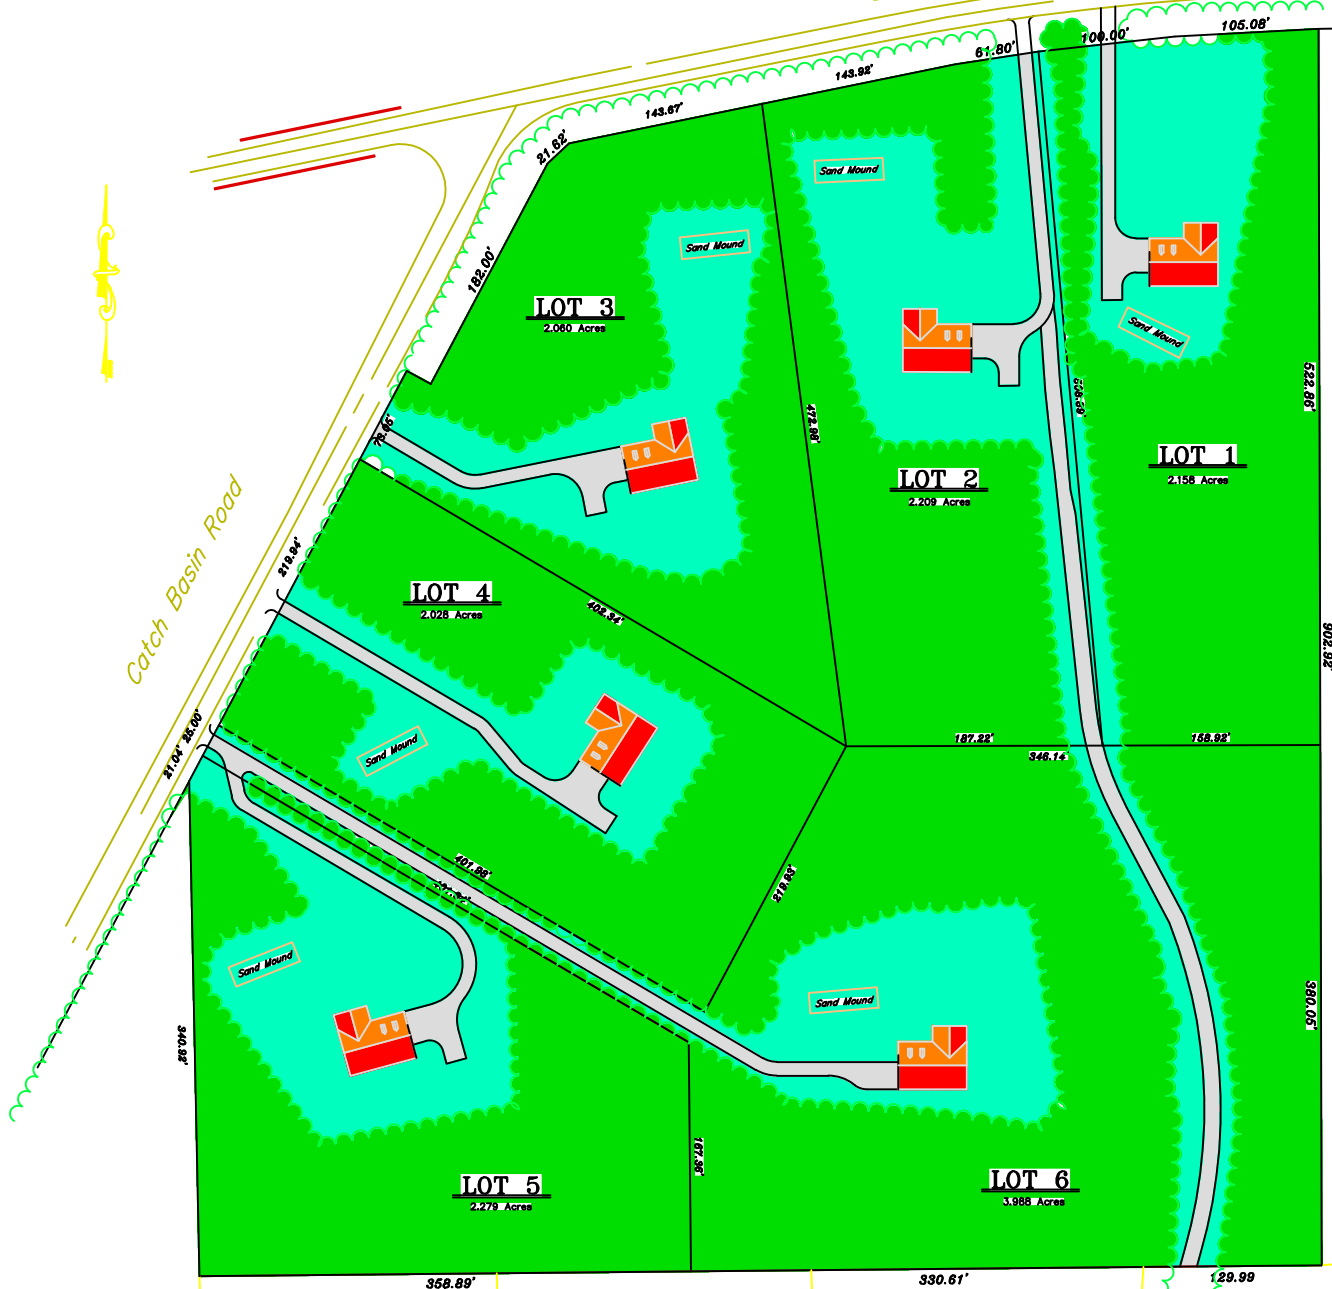

Green Top Road

Catch Basin Road

220 Green Top Road
Sellersville, PA 18960

www.lynnbuildersllc.com

215.794.5391